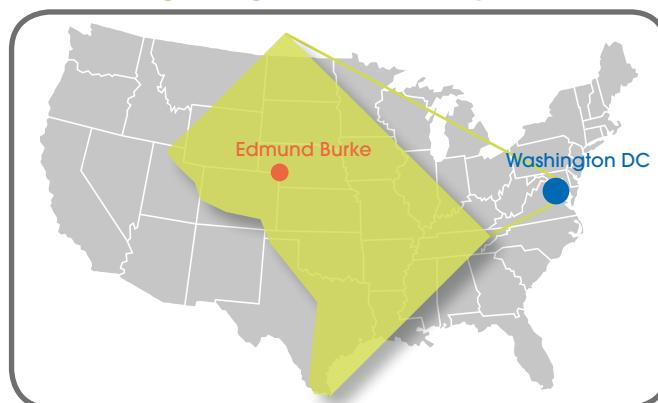

Private Day School

School Profile

Burke is a progressive, urban, inclusive, vibrant college-prep school for 300 students in grades 6-12. Located in the heart of Washington DC, the school offers challenging academics, world-class arts and championship sports. Students are accomplished, confident leaders who go on to well-respected colleges and successful careers.

Students at Burke are engaged in a learning environment that is small in size but diverse in its members. Group discussions are rigorous, lively, respectful and thought-provoking. Studies are organized around problems, projects and questions because facts and skills are most powerful when they are given a context and a purpose. The school incorporates research and hands on activities to encourage students to think critically and creatively.

www.washington.org

Population 617,996